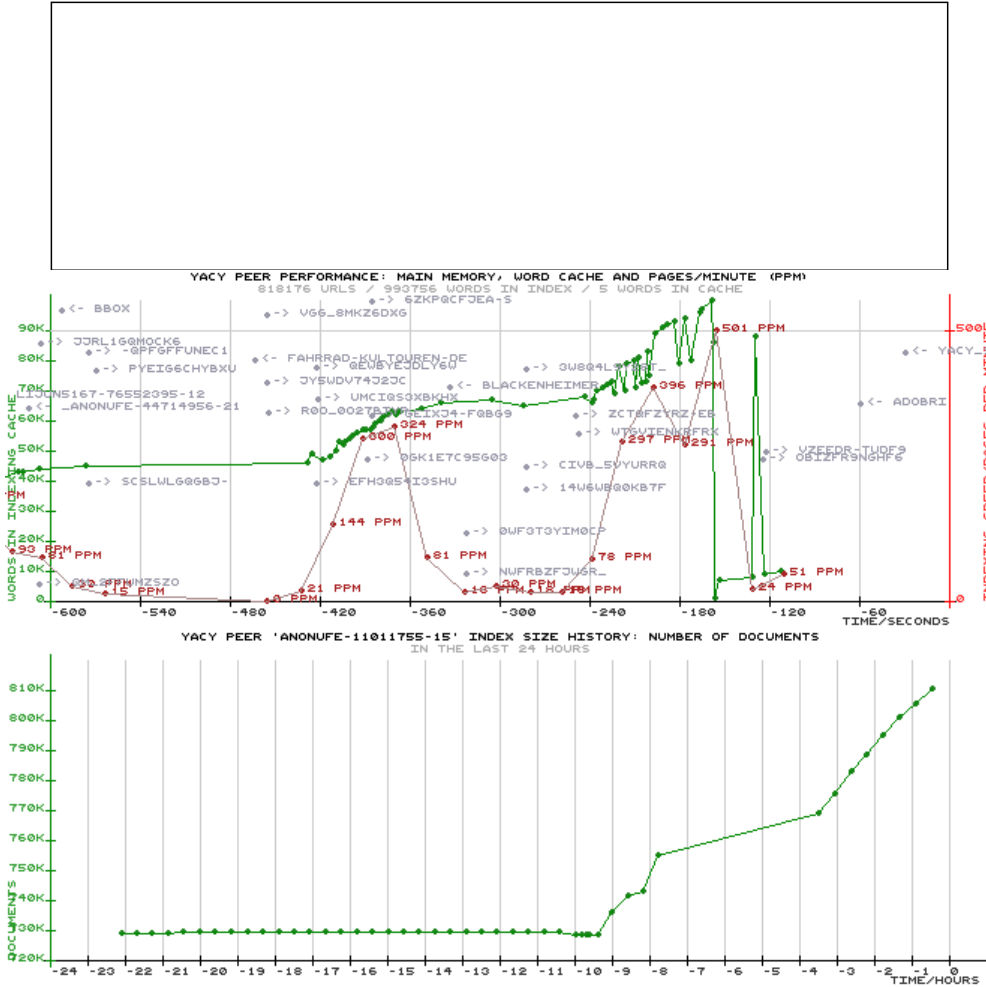

(ht)

Application Status

System

Status (Status.html)

Processes

Server Log (ViewLog_p.html) Thread Dump (Threaddump_p.html) Concurrent Indexing (PerformanceConcurrency_p.html) Memory Usage (PerformanceMemory_p.html) Search Sequence (PerformanceSearch_p.html)

Messages

Overview (News.html) Incoming News (News.html?page=1) Processed News (News.html?page=2) Outgoing News (News.html?page=3) Published News (News.html?page=4)

Community Data

Surftips (Surftips.html) Local Peer Wiki (Wiki.html?display=1) UI Translations (TransNews_p.html) Log-in as administrator to see full status (Status.html?login=)

Welcome to YaCy!

#set=PEERNEWS,#

	PEER: ANONUFE-11011755-15	NETWORK: FREEWORLD [170]
	DOCUMENTS: 818,176	LINKS: 2,321,957,994
	DHT WORDS: 990,756	WORDS: 558,760,221
	TYPE: SENIOR	QUERIES: 129 QUERIES/HOUR
	SPEED: 0 PAGES/MINUTE	SPEED: 2598 PAGES/MINUTE